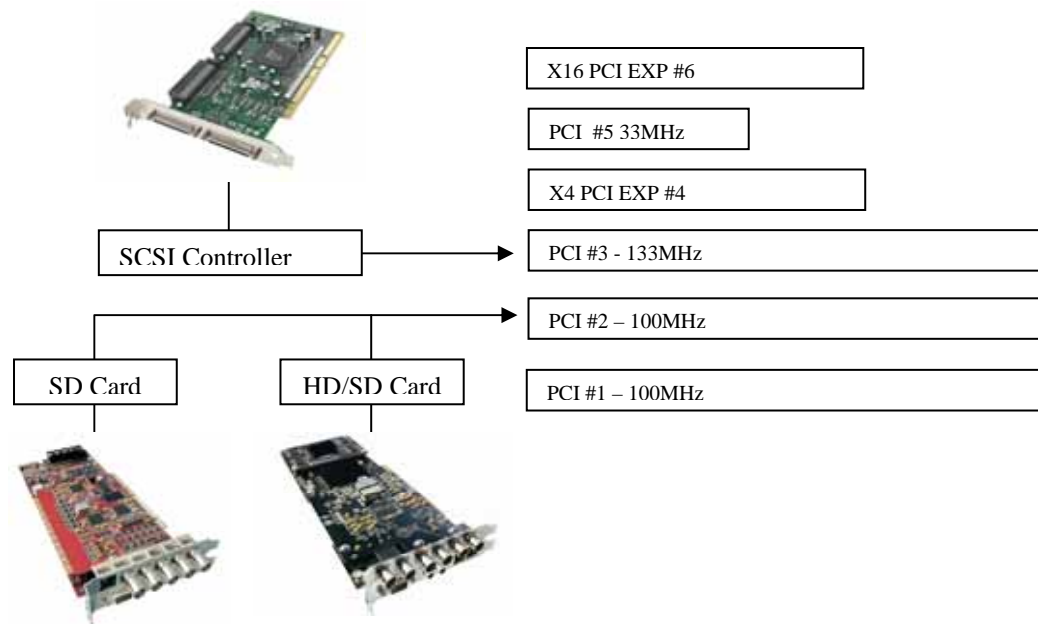

# Configuration Guide

## Single SCSI Controller

The following configuration supports single stream uncompressed HD and SD 10 bit YUV/RGB DPX, Cineon Linear/log based capture and playback. Excellent support for high end editing, Symmetry Digital Intermediate, Single Stream multi file format playback, RGB based compositing and effects with solutions such as Eyeon Digital Fusion, After Effects and Combustion.

Supports multiple stream of SD RT effects playback in Adobe Premiere Pro

Controller; Adaptec 39320A-R Dual channel u320  
 Storage; External JBOD dual channel u320 SCSI with 8 X Seagate 10K 76 GB hard drives, Software Stripped, RAID 0.

### Slot Configuration: