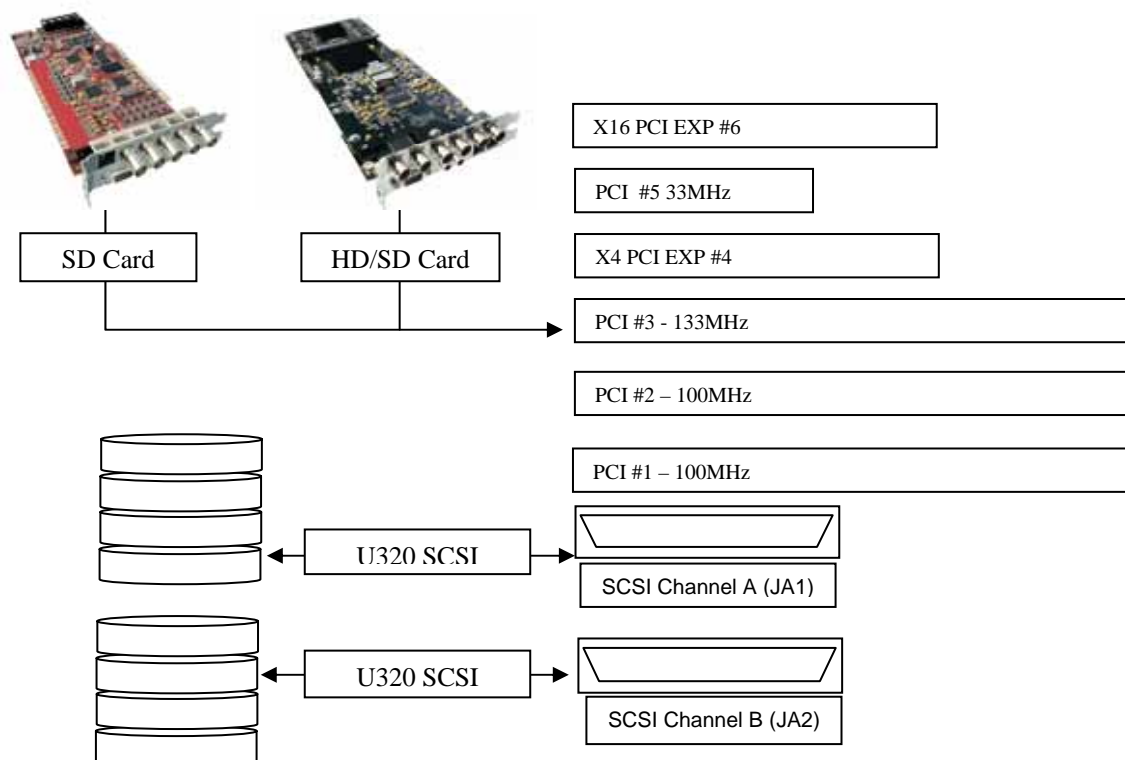

Internal SCSI Controller

Adaptec AIC-7902 Dual Channel ultra320 SCSI

The following configuration supports single stream uncompressed HD and SD 10 bit YUV/RGB DPX, Cineon Linear/log based capture and playback. Excellent support for high end editing, Symmetry Digital Intermediate, Single Stream multi file format playback, RGB based compositing and effects with solutions such as Eyeon Digital Fusion, After Effects and Combustion.

Controller; Adaptec AIC-7902 Dual
Storage; External JBOD with 8 X Seagate 10K 76 GB hard drives, Software Stripped, RAID 0.

Slot Configuration:

Certified For:

Single Stream I/O

	4:4:4 10 bit RGB DPX, Cineon	4:2:2 10 bit YUV QuickTime v210	4:4:4:4 8 bit RGB Targa, TIFF	4:2:2 8 bit YUV AVI
High Definition	Y	Y	Y	Y
Standard Definition	Y	Y	Y	Y

Multi Stream Real Time Effects Playback*

Resolution	Playback Setting	Streams
Standard Definition	High	3
	Med	4
	Low	6