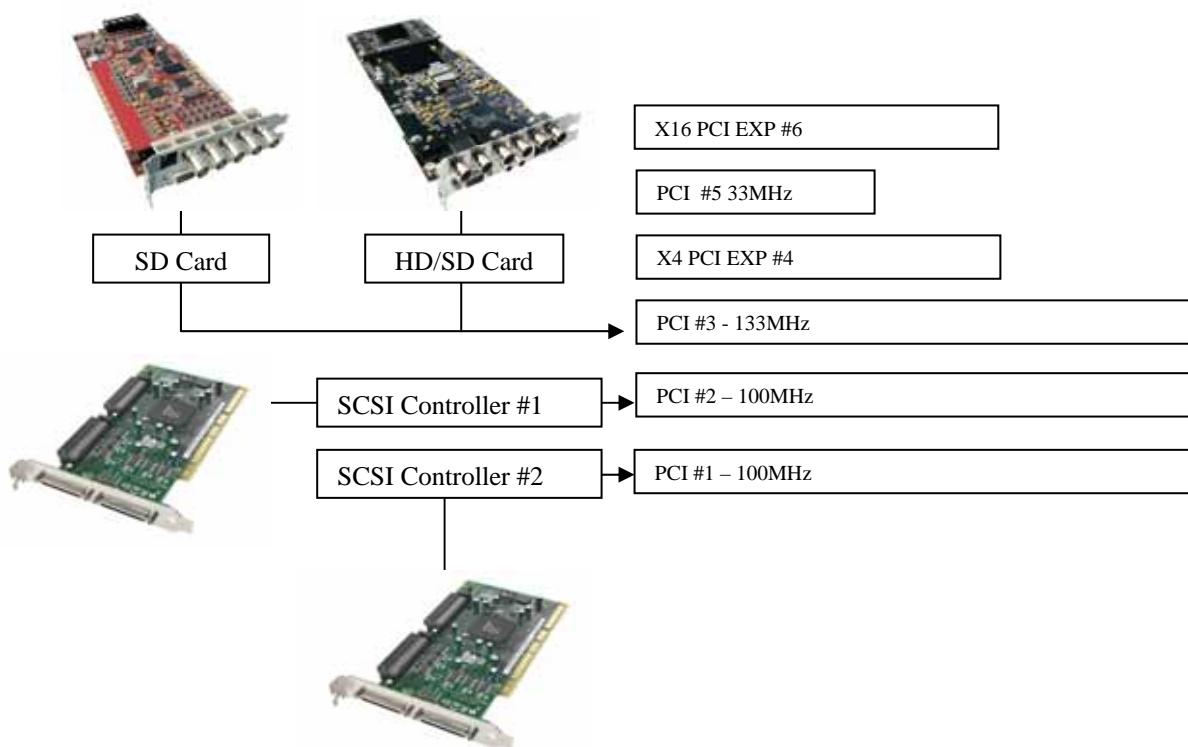

## Dual SCSI Controller Card

The following configuration uses two SCSI controller cards in two 100 MHz slots, providing four U320 channel SCSI connections. Provides increased read and writing performance over a single controller configuration and expands on storage capacities across two external storage solutions.

Supports multiple stream of SD RT effects playback in Adobe Premiere Pro

Recommended to have identical JBOD, backplane and SCSI drives  
Controller card BIOS and Driver version must be identical

Controller; 2 X Adaptec 39320A-R Dual channel u320  
Storage; 2 X External JBOD dual channel u320 SCSI with 8 X Seagate 10K 76 GB hard drives,  
Software Stripped, RAID 0.

### Slot Configuration: