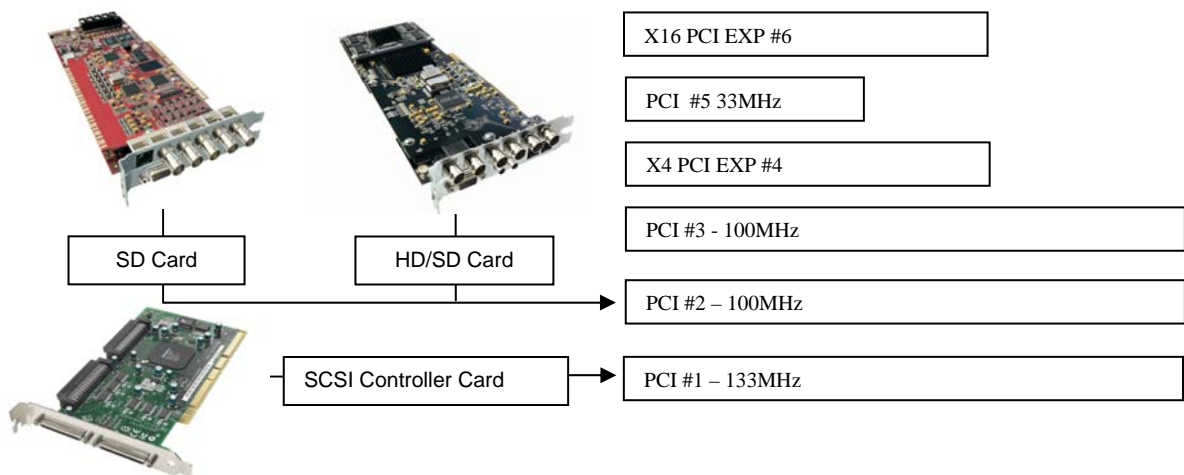

## Single SCSI Controller

The following configuration supports single stream uncompressed HD and SD 10 bit YUV/RGB DPX, Cineon Linear/log based capture and playback. Excellent support for high end editing, Symmetry Digital Intermediate, Single Stream multi file format playback, RGB based compositing and effects with solutions such as Eyeon Digital Fusion, After Effects and Combustion.

Supports multiple stream of SD RT effects playback in Adobe Premiere Pro

Controller; Adaptec 39320A-R Dual channel u320  
 Storage; External JBOD dual channel u320 SCSI with 8 X Seagate 10K 76 GB hard drives, Software Stripped, RAID 0.

### Slot Configuration;

## Dual SCSI Controller Card

The following configuration uses two SCSI controller cards in two 100 MHz slots, providing four U320 channel SCSI connections. Provides increased read and writing performance over a single controller configuration and expands on storage capacities across two external storage solutions.