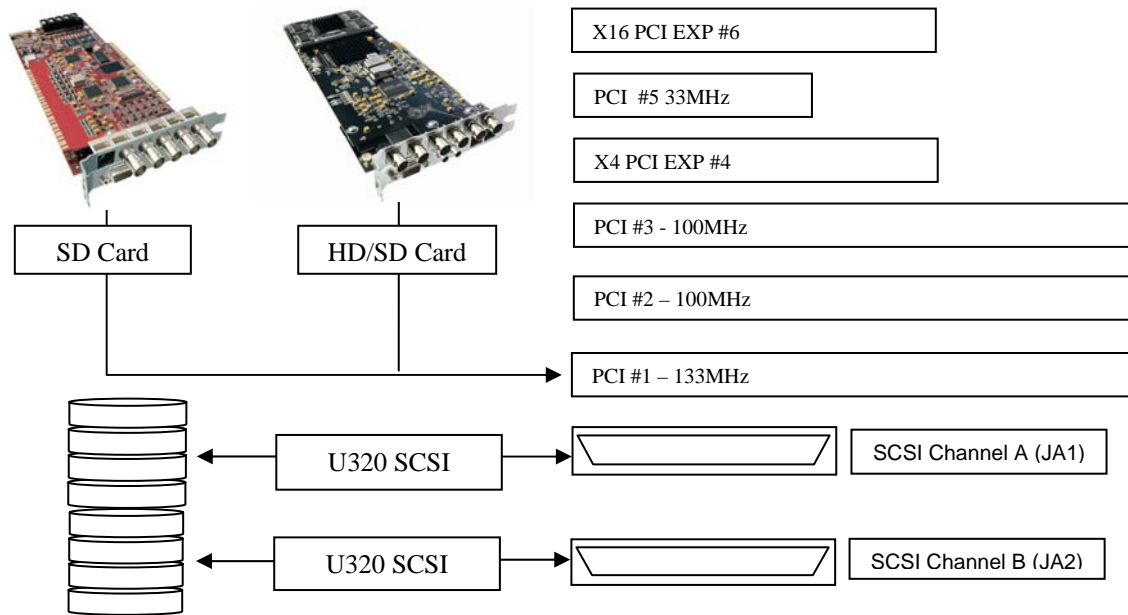

Internal SCSI Controller – LSI 1020/1030

The following configuration supports single stream uncompressed HD and SD 10 bit YUV/RGB DPX, Cineon Linear/log based capture and playback. Excellent support for high end editing, Symmetry Digital Intermediate, Single Stream multi file format playback, RGB based compositing and effects with solutions such as Eyeon Digital Fusion, After Effects and Combustion.

Controller; LSI 1020/1030
Storage; External JBOD with 8 X Seagate 10K 76 GB hard drives, Software Stripped, RAID 0.

Certified For:

Single Stream I/O

	4:4:4 10 bit RGB DPX, Cineon	4:2:2 10 bit YUV QuickTime v210	4:4:4:4 8 bit RGB Targa, TIFF	4:2:2 8 bit YUV AVI
High Definition	Y	Y	Y	Y
Standard Definition	Y	Y	Y	Y

Multi Stream Real Time Effects Playback*

Resolution	Playback Setting	Streams
Standard Definition	High	4
	Med	6
	Low	7
High Definition	Low	1**

* Cross dissolve and opacity effects applied to QuickTime v210 video clips

** single track editing