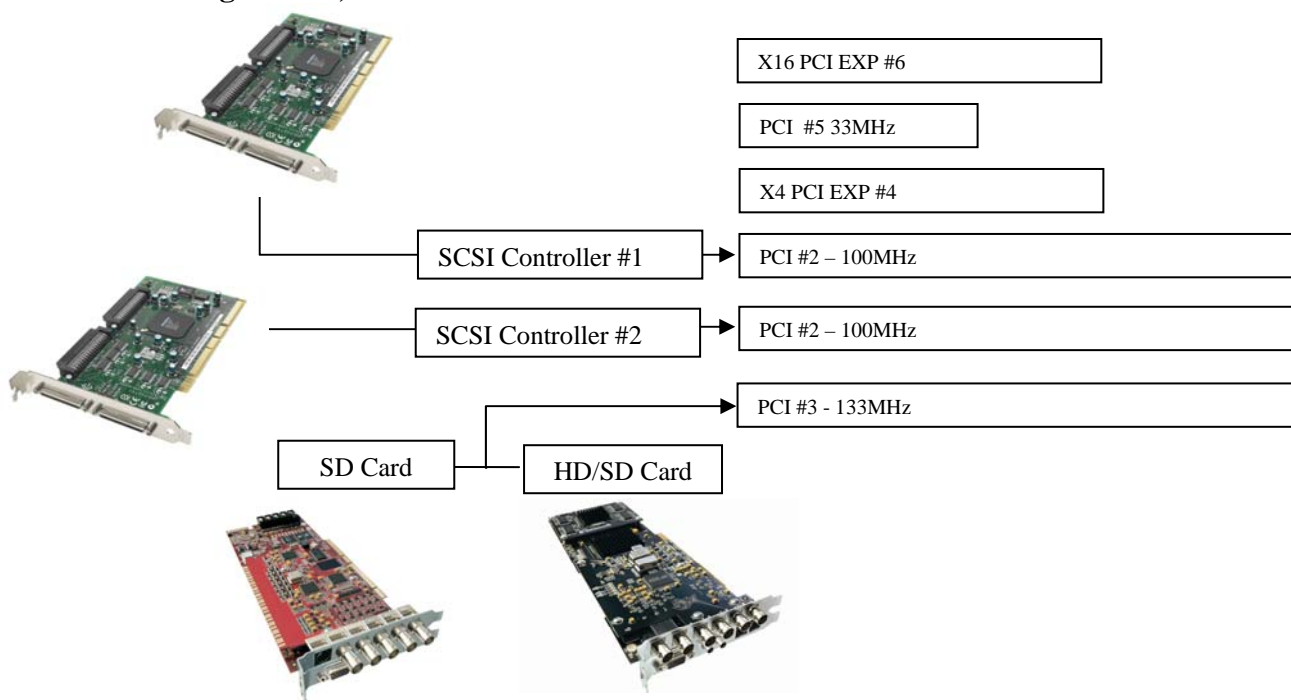

## Dual SCSI Controller Card

The following configuration uses two SCSI controller cards in two 100 MHz slots, providing four U320 channel SCSI connections. Provides increased read and writing performance over a single controller configuration and expands on storage capacities across two external storage solutions.

Supports multiple stream of SD RT effects playback in Adobe Premiere Pro

Recommended to have identical JBOD, backplane and SCSI drives  
Controller card BIOS and Driver version must be identical

Controller; 2 X Adaptec 39320A-R Dual channel u320  
Storage; 2 X External JBOD dual channel u320 SCSI with 8 X Seagate 10K 76 GB hard drives,  
Software Stripped, RAID 0.

### Slot Configuration;