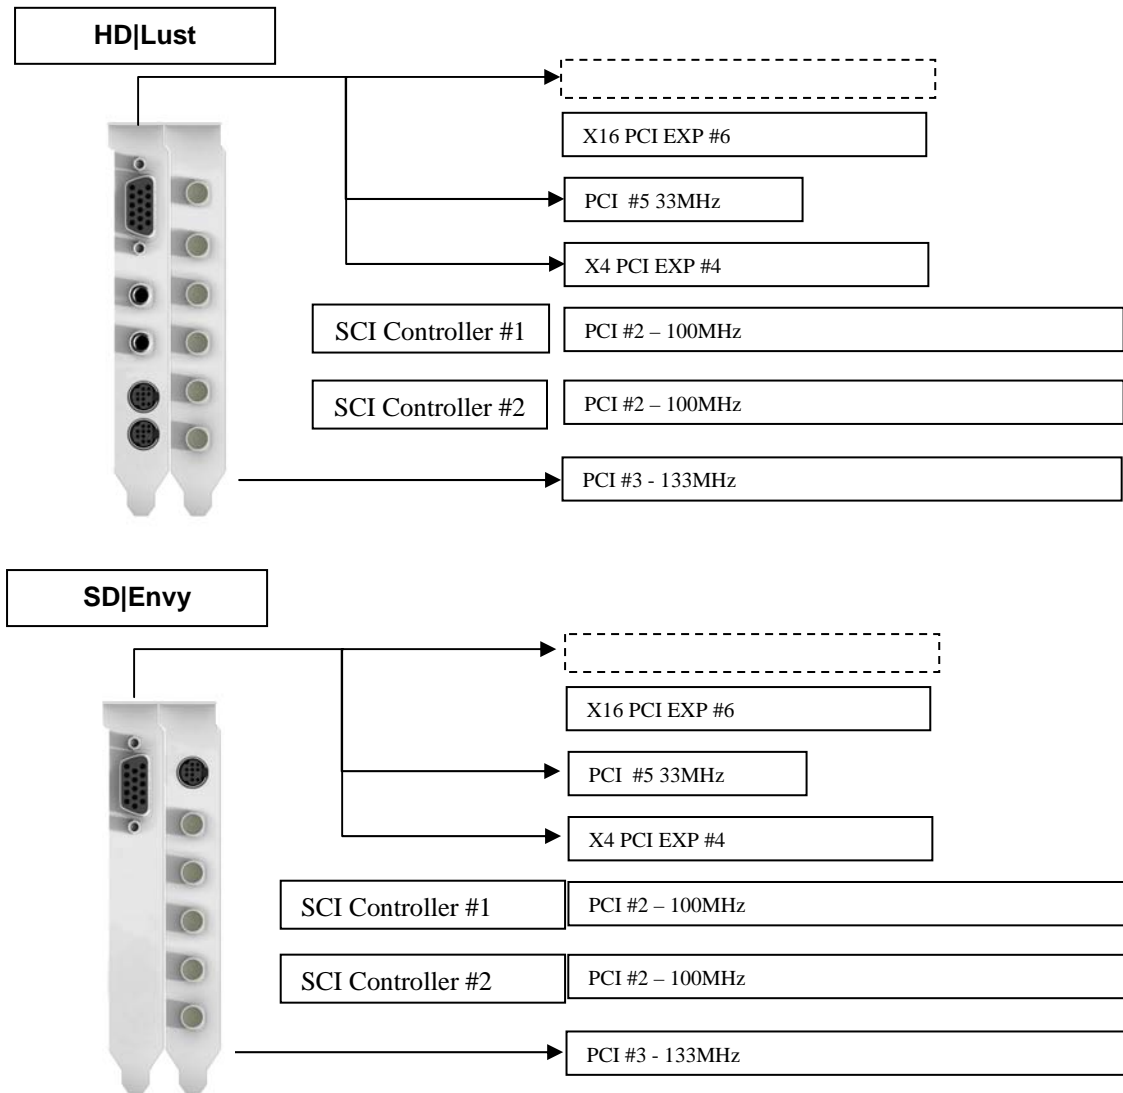

#### Multi Stream Real Time Effects Playback\*

Resolutions	Playback settings	Streams
<b>Standard Definition</b>	High	8+
<b>High Definition</b>	High	3+

\* Cross dissolve and opacity effects applied to QuickTime v210 video clips

## HD|Lust SD|Envy Installation with Dual Controller Card

The HD|Lust and SD|Envy supports two PCI slots and can not be installed with a dual controller card configuration as the second PCI shield takes up the second PCI slot.

The HD|Lust and SD|Envy PCI shield can be separated and reconnected with cable extenders available at Bluefish444 Australia